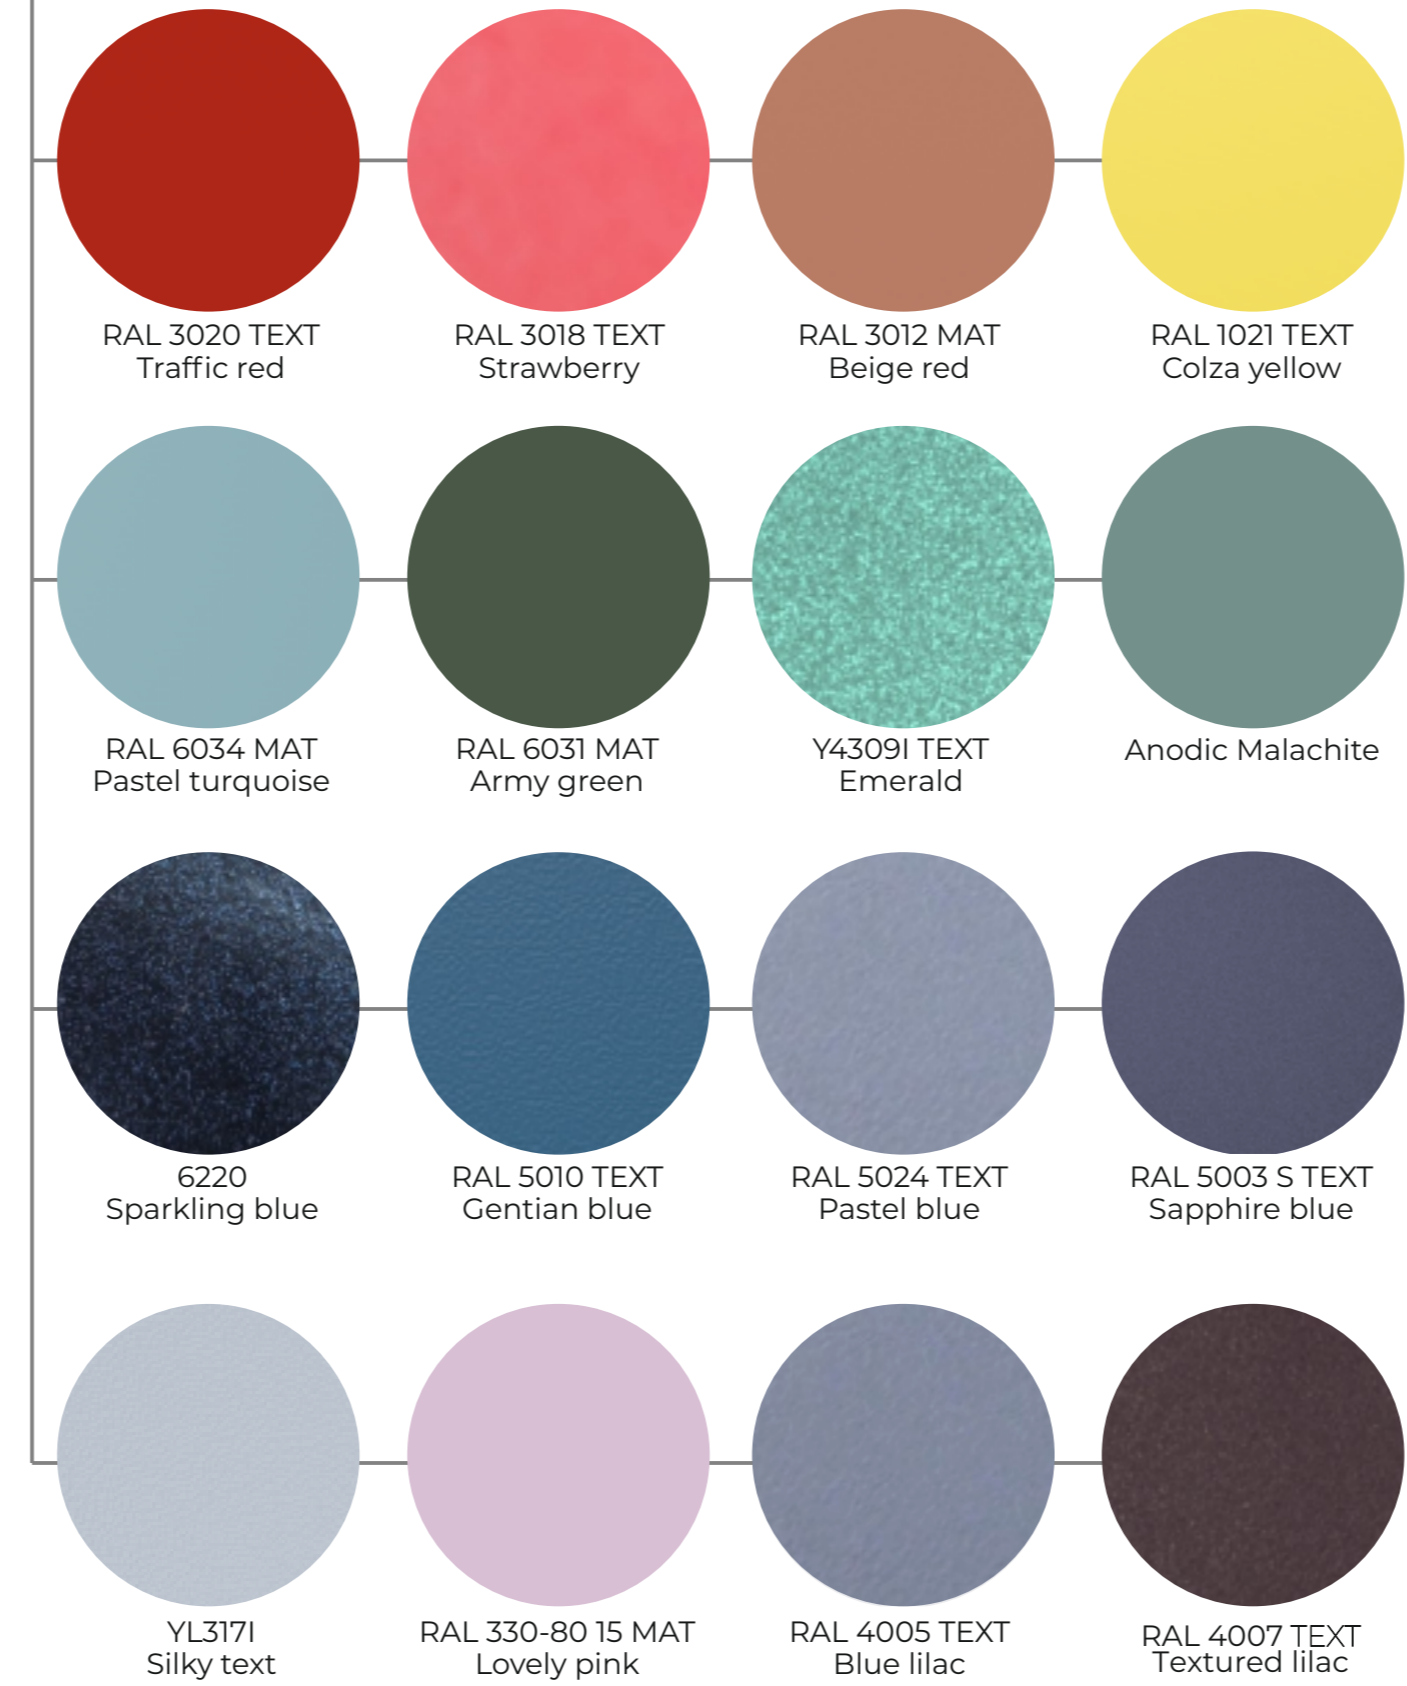

Black & White

Special textures

Tonic

Natural