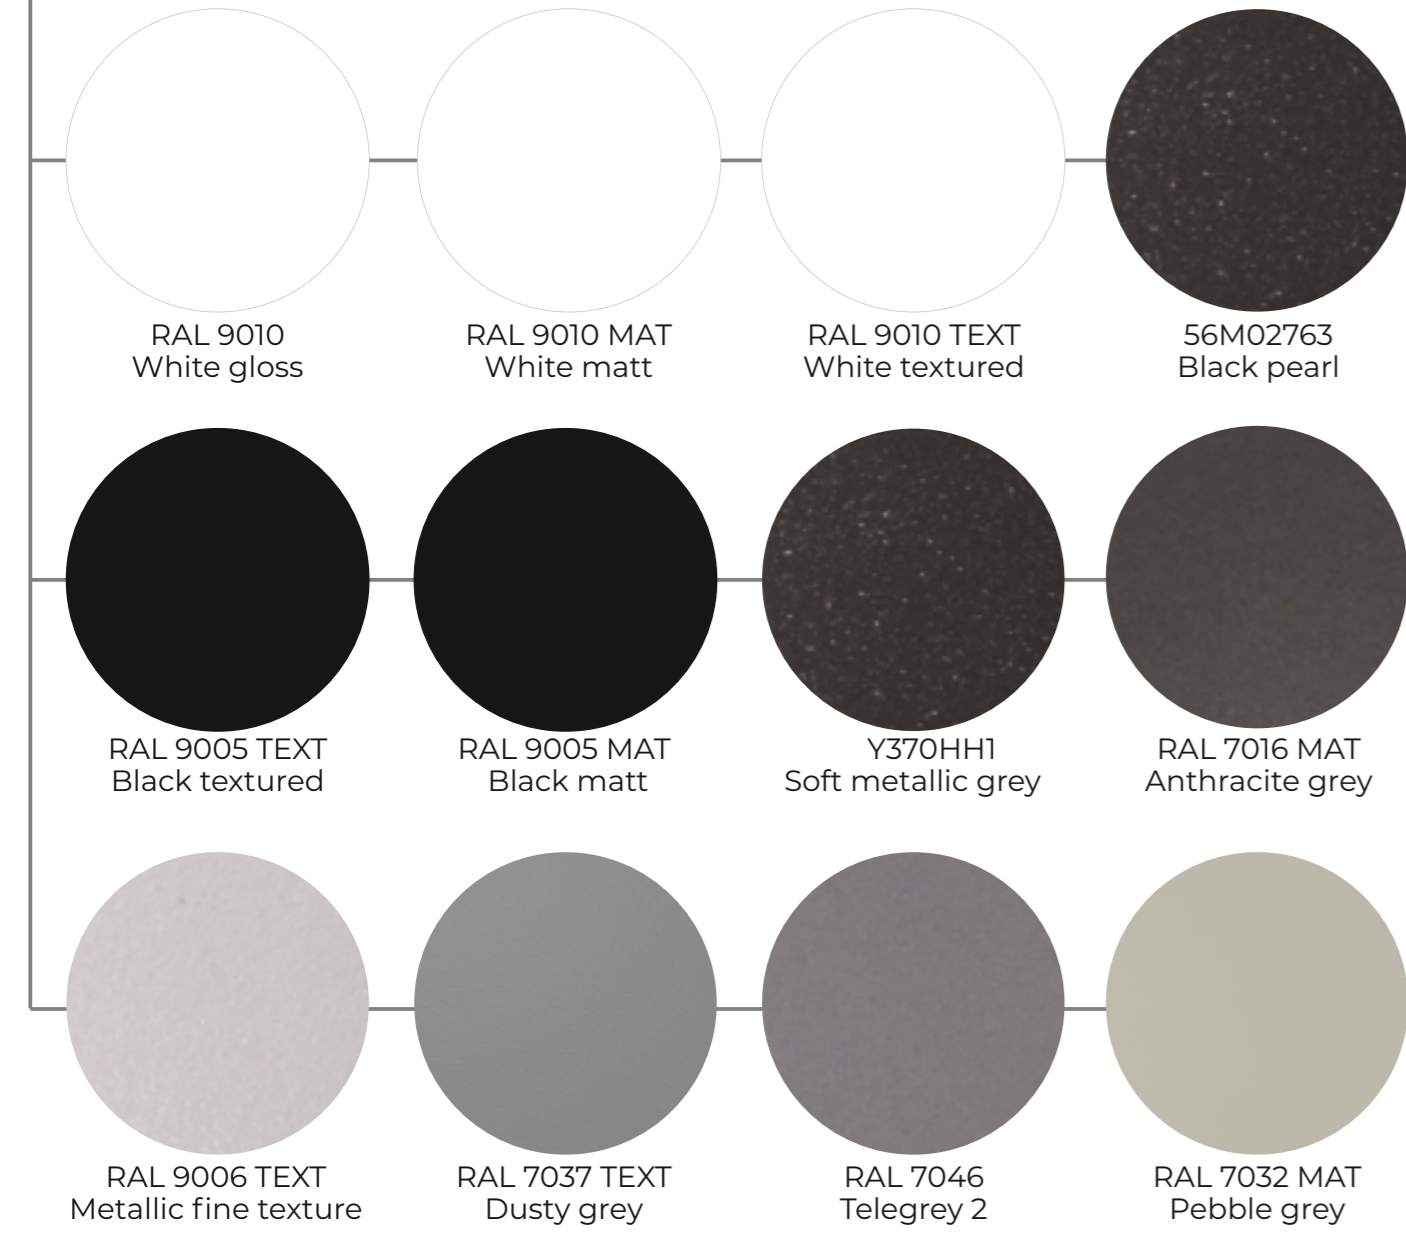

Black & White

Special textures

Tonic

Natural